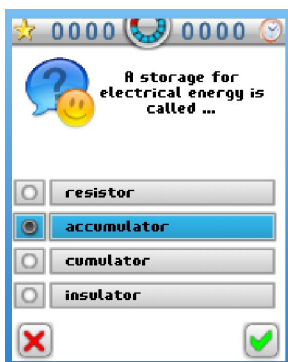

Product Sheet	
Genre	Trainer
Release	cw 32-2007
Language	DE, EN
Type	Application
Series	Trainer

→ Assessment Trainer

Prepare for the job of your life - get the Smart4Mobile Assessment Trainer! In 12 categories based on real assessment test questions you can first gain the necessary experience in the practice mode and then prove your skills in the exam mode. Thus prepared you can calmly face your real assessment test!