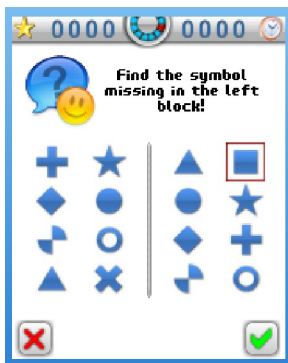

Product Sheet	
Genre	Trainer
Release	cw 32-2007
Language	DE, EN
Type	Application
Series	Trainer

→ Assessment Trainer

Prepare for the job of your life - get the Smart4Mobile Assessment Trainer! In 12 categories based on real assessment test questions you can first gain the necessary experience in the practice mode and then prove your skills in the exam mode. Thus prepared you can calmly face your real assessment test!