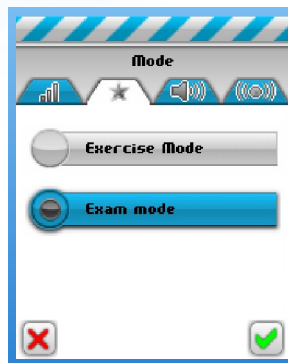

Product Sheet	
Genre	Trainer
Release	cw 32-2007
Language	DE, EN
Type	Application
Series	Trainer

→ Assessment Trainer

Prepare for the job of your life - get the Smart4Mobile Assessment Trainer! In 12 categories based on real assessment test questions you can first gain the necessary experience in the practice mode and then prove your skills in the exam mode. Thus prepared you can calmly face your real assessment test!